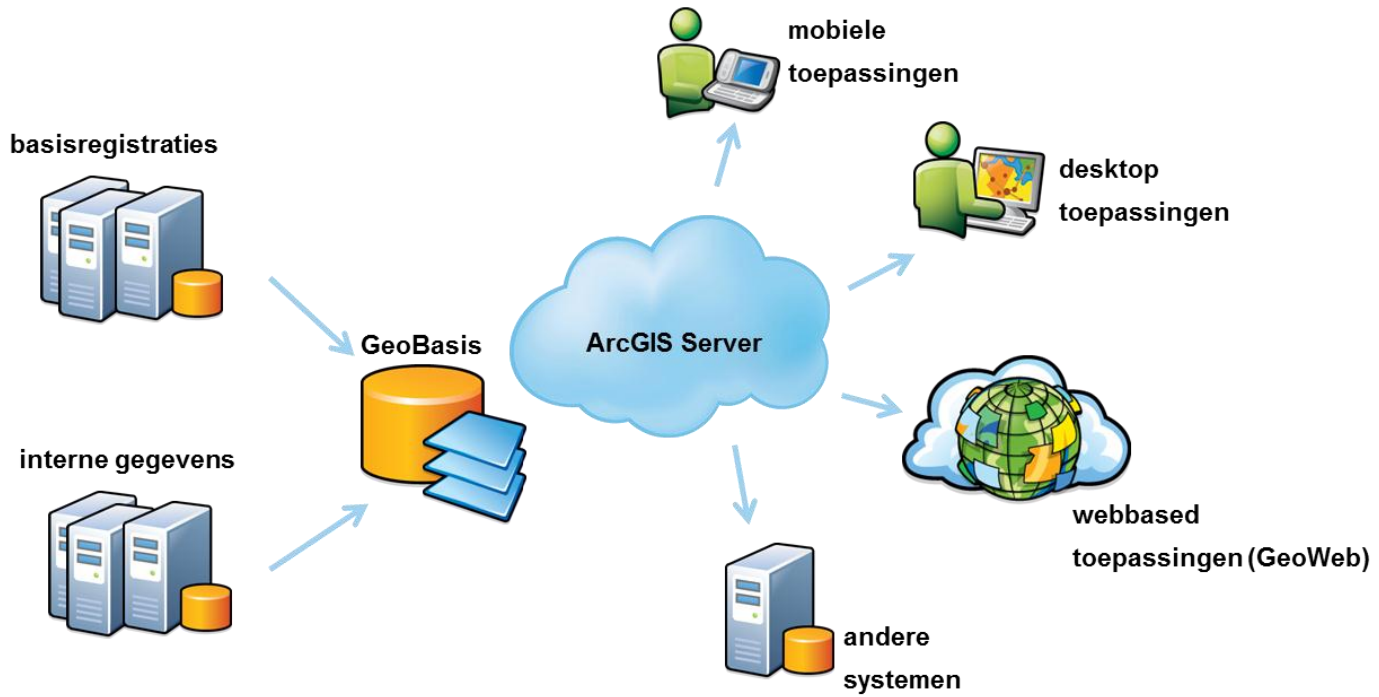

Architectuur