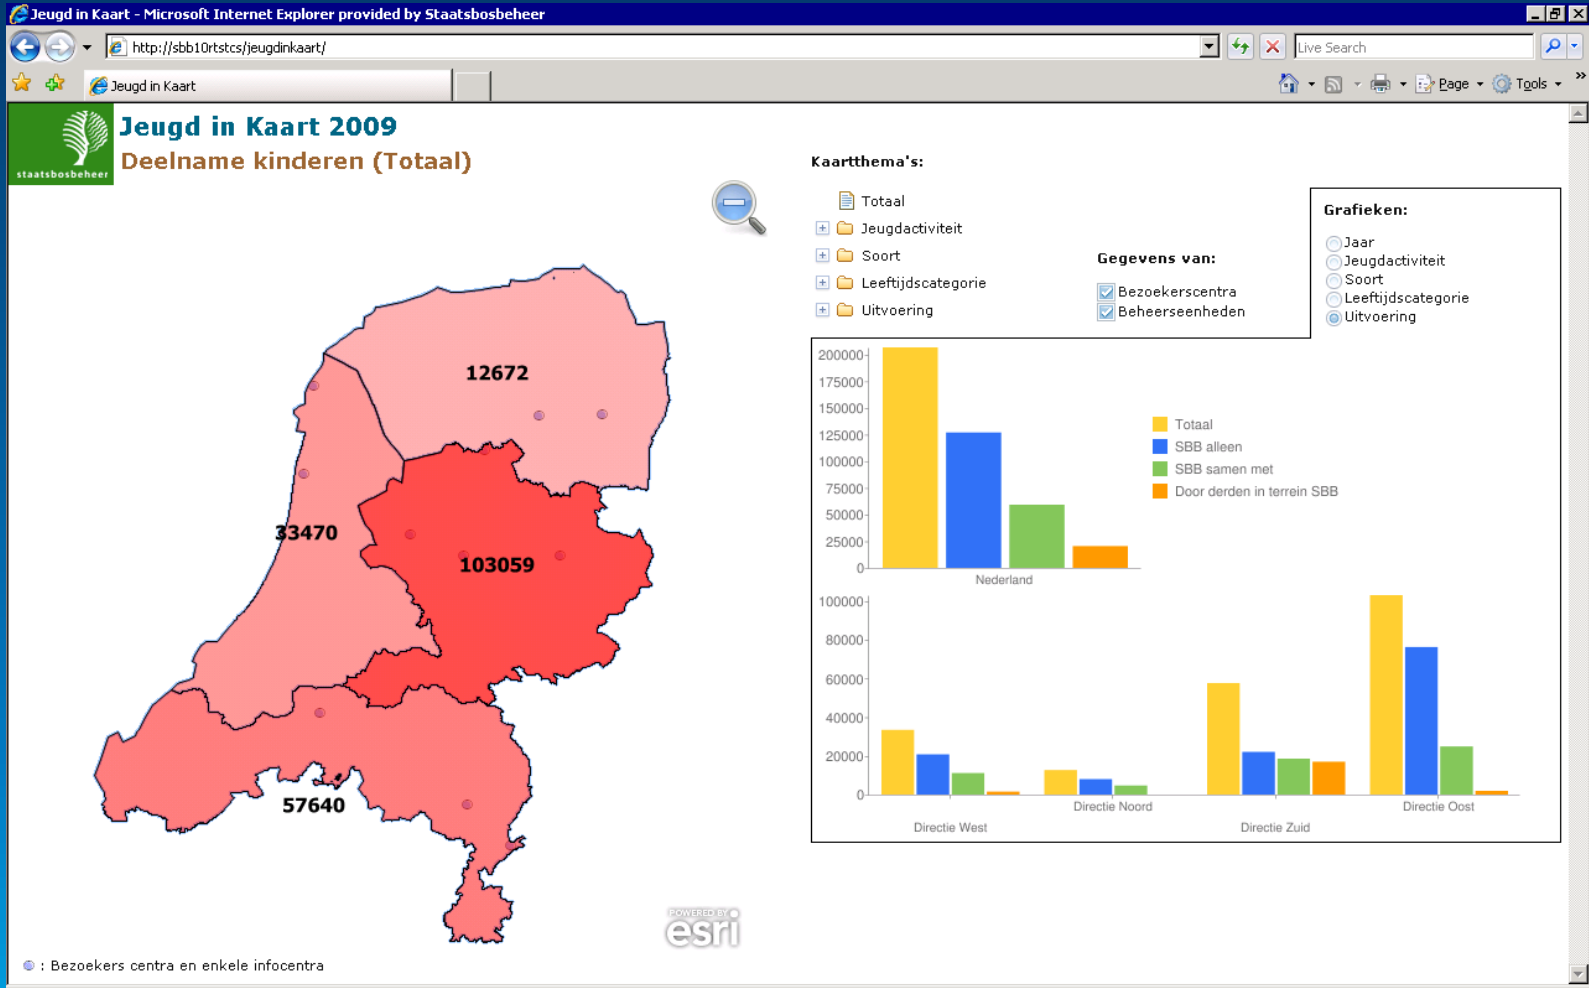

Verantwoording